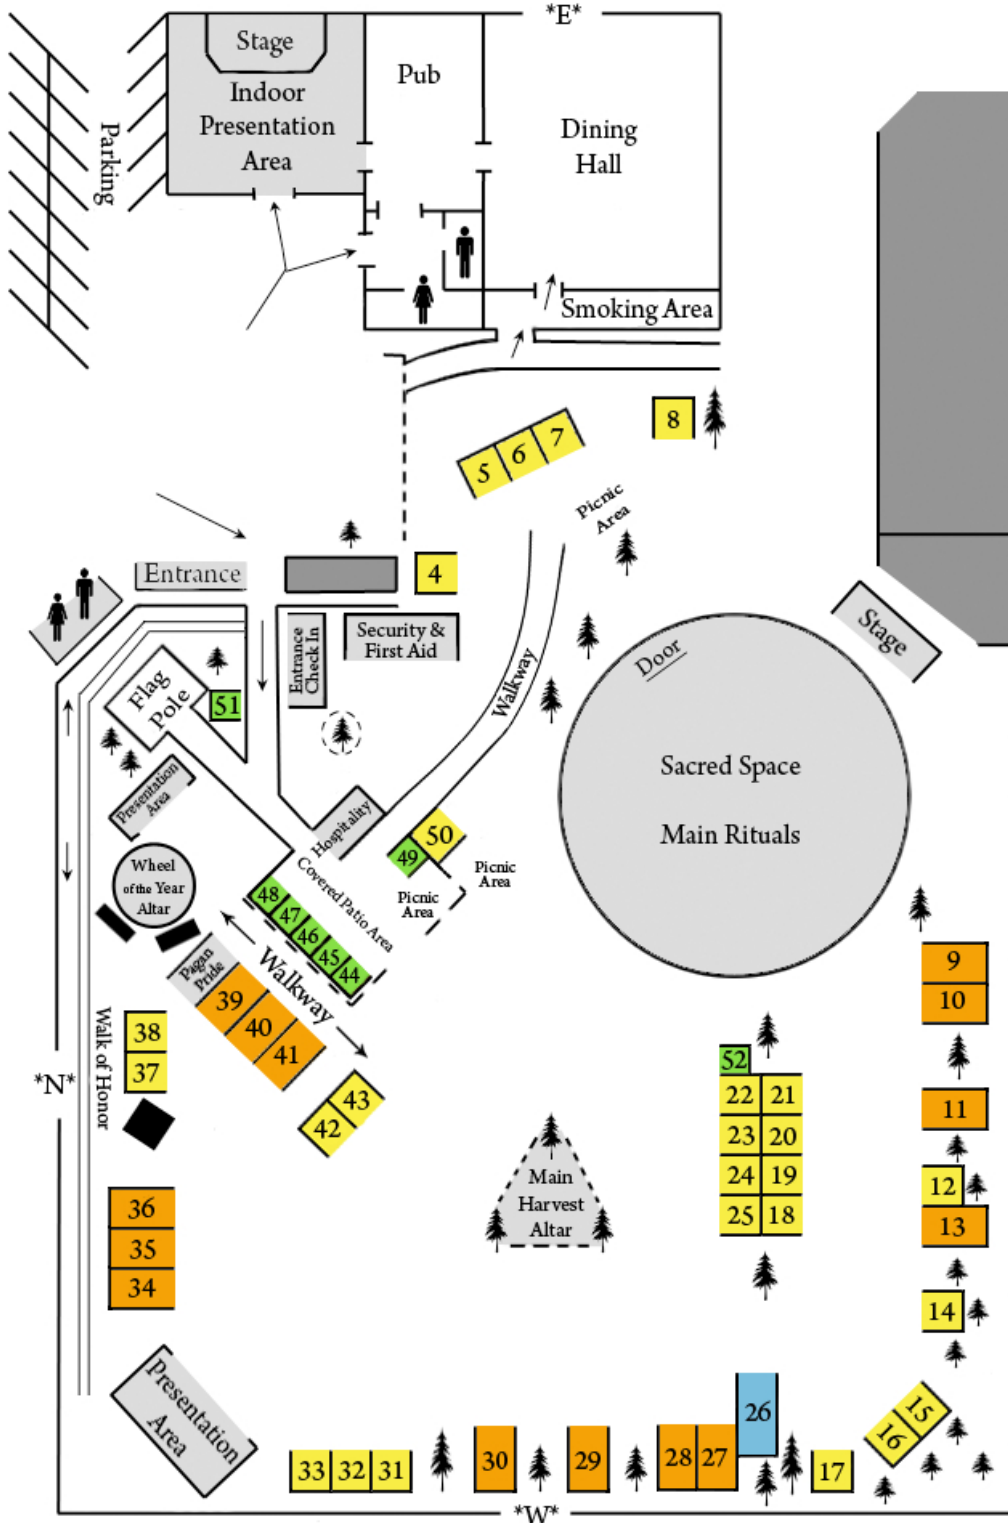

sacramento pagan pride day  
harvest festival  
September 22 & 23, 2012

Sizes Available

8x8 (Info Only)

10x10

10x15

10x20

(Festival Booth)

Booth #	Size
4	10 x 10
5	10 x 10
6	10 x 10
7	10 x 10
8	10 x 10
9	10 x 15
10	10 x 15
11	10 x 15
12	10 x 10
13	10 x 15
14	10 x 10
15	10 x 10
16	10 x 10
17	10 x 10
18	10 x 10
19	10 x 10
20	10 x 10
21	10 x 10
22	10 x 10
23	10 x 10
24	10 x 10
25	10 x 10
26	10 x 20
27	10 x 15
28	10 x 15
29	10 x 15
30	10 x 15
31	10 x 10
32	10 x 10
33	10 x 10
34	10 x 15
35	10 x 15
36	10 x 15
37	10 x 10
38	10 x 10
39	10 x 15
40	10 x 15
41	10 x 15
42	10 x 10
43	10 x 10
44	8 x 8
45	8 x 8
46	8 x 8
47	8 x 8
48	8 x 8
49	8 x 8
50	10 x 10
51	8 x 8
52	8 x 8

Purposed Map

The event coordinator has sole right to make any changes to the design and setup of all booths.